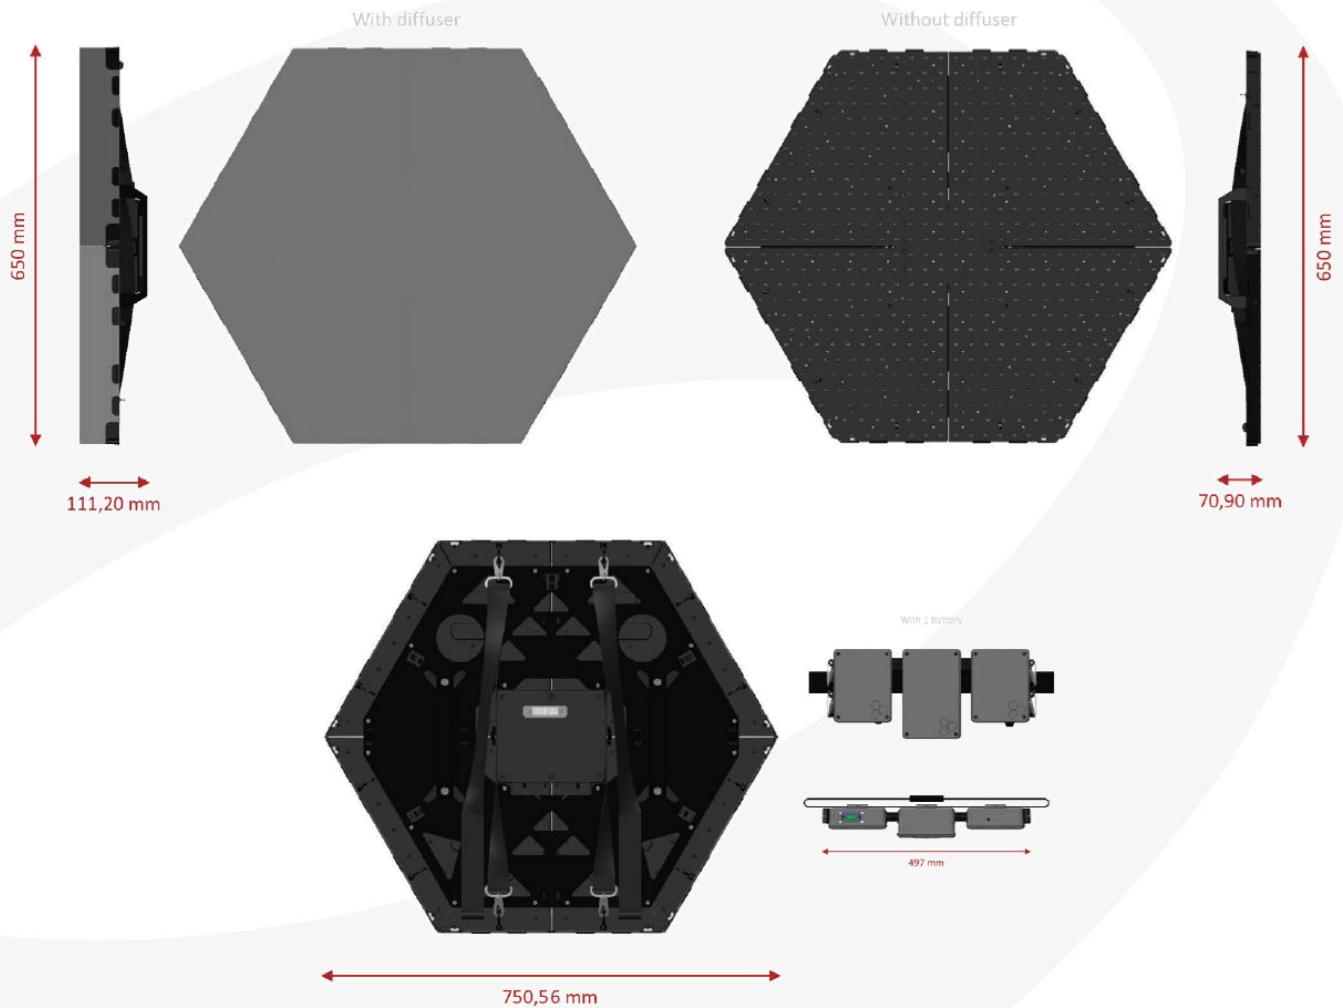

Dimensions

Rental / Selling prices upon request

PRG Projects
A Division of Production Resource Group LLC
Phone +32 (0) 59 33 98 50

<http://projects.prg.com>