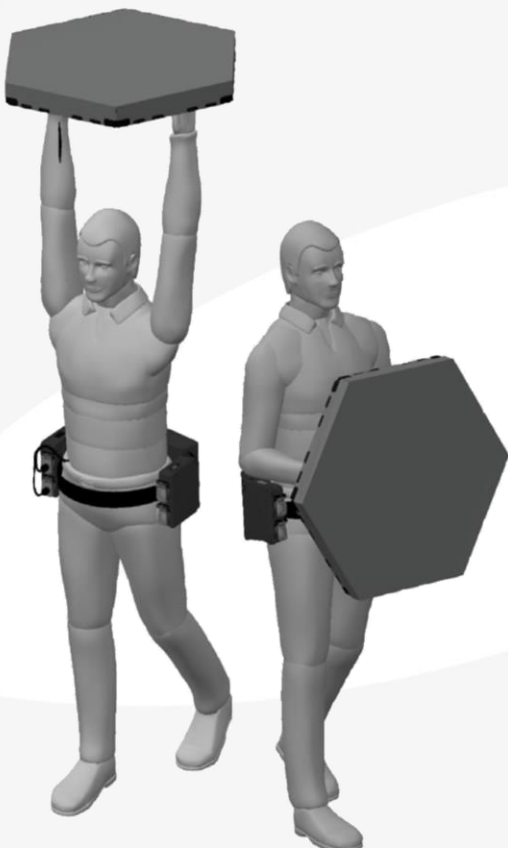

## Hex Panels – Handheld wireless LED panel

Hex Panels are an innovative product that was developed by PRG Projects. Due to its diversity in utilization, it is applicable in numerous different shapes during a special event or public spectacular.

These wireless hexagonal LED panels are incredibly versatile when in the hands of choreographed performers.

Countless image emitting shapes and patterns can be created using the Hex Panels, ensuring truly unique spectacles can be created with their use.

The units are wireless, with power packs worn by the performers, and content data sent from the dedicated controllers

For more information or to showcase this product in your next event, please contact your PRG Account Manager.

# Hex Panels – Handheld wireless LED panel

Hex Panels can be held individually, placed together in groups or used to create a larger screen.

The versatility of these handheld units is endless - allowing event designers to imagine a huge number of creative possibilities.