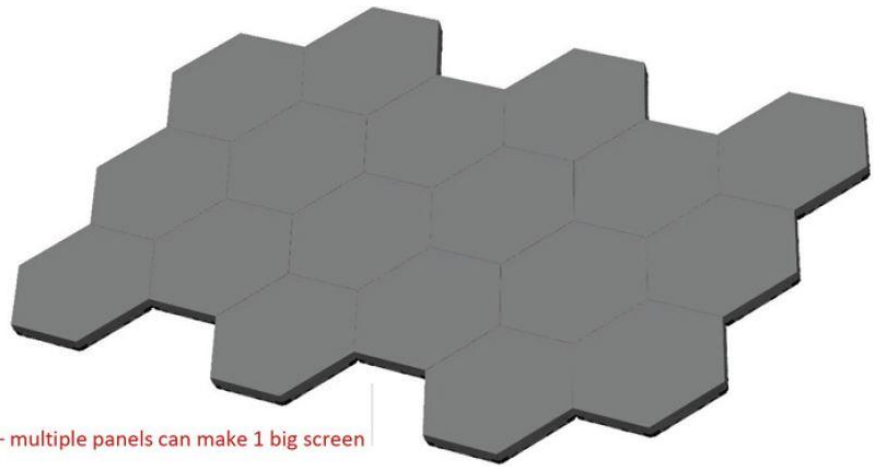

Hex Panels – Handheld wireless LED panel

Hex Panels can be held individually, placed together in groups or used to create a larger screen.

The versatility of these handheld units is endless - allowing event designers to imagine a huge number of creative possibilities.

Its battery life, with video displayed on it, is of 4h for a single pack - sufficient for even the most ambitious productions!

Modular – multiple panels can make 1 big screen