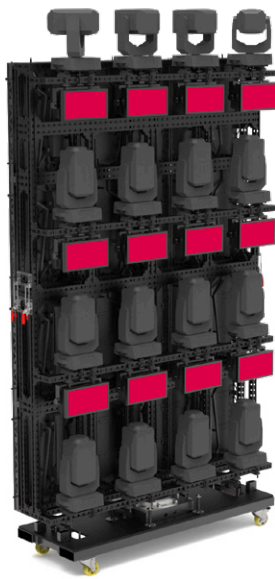

# SpinIt

Spin Everything

The SpinIt is a rotating tourable frame originally designed to fit our PURE10 semitransparent screen. The top of the frame including the LEDs can easily be flipped for transport. Thanks to the new modular Infiniform System, all kind of creative applications are possible. From a see-through LED screen to a fully fitted lighting product, this product offers a multitude of different set-ups. The SpinIt is the perfect product for touring as well as for corporate events (product reveals, presentations, ...).

## TECHNICAL DETAILS:

- SpinIt with PURE10: 762 x 2180 x 3542 mm (WxLxH)
- 30 x 85.83 x 139.45 inch (WxLxH)
- Transport height: 2520 mm / 99.21 in
- SpinIt Power: 350 W to rotate
- Spins in both directions.
- DMX controllable
- The SpinIt spins at a speed of 7 rotations per minute
- Stabilisation Add-Ons Available