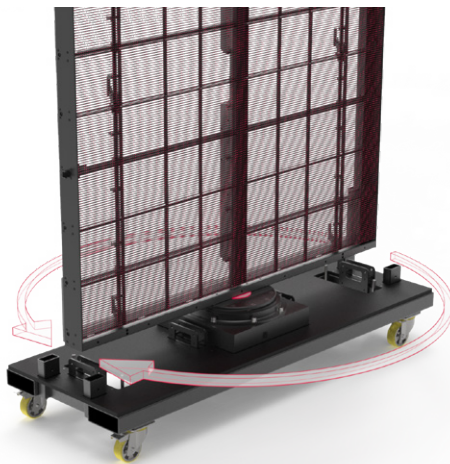

# SpinIt

Spin Everything

The SpinIt is a rotating tourable frame originally designed to fit our PURE10 semitransparent screen. The top of the frame including the LEDs can easily be flipped for transport. Thanks to the new modular Infiniform System, all kind of creative applications are possible. From a see-through LED screen to a fully fitted lighting product, this product offers a multitude of different set-ups. The SpinIt is the perfect product for touring as well as for corporate events (product reveals, presentations, ...).

## TECHNICAL DETAILS:

- SpinIt with PURE10: 762 x 2180 x 3542 mm (WxLxH)
- 30 x 85.83 x 139.45 inch (WxLxH)
- Transport height: 2520 mm / 99.21 in
- SpinIt Power: 350 W to rotate
- Spins in both directions.
- DMX controllable
- The SpinIt spins at a speed of 7 rotations per minute
- Stabilisation Add-Ons Available